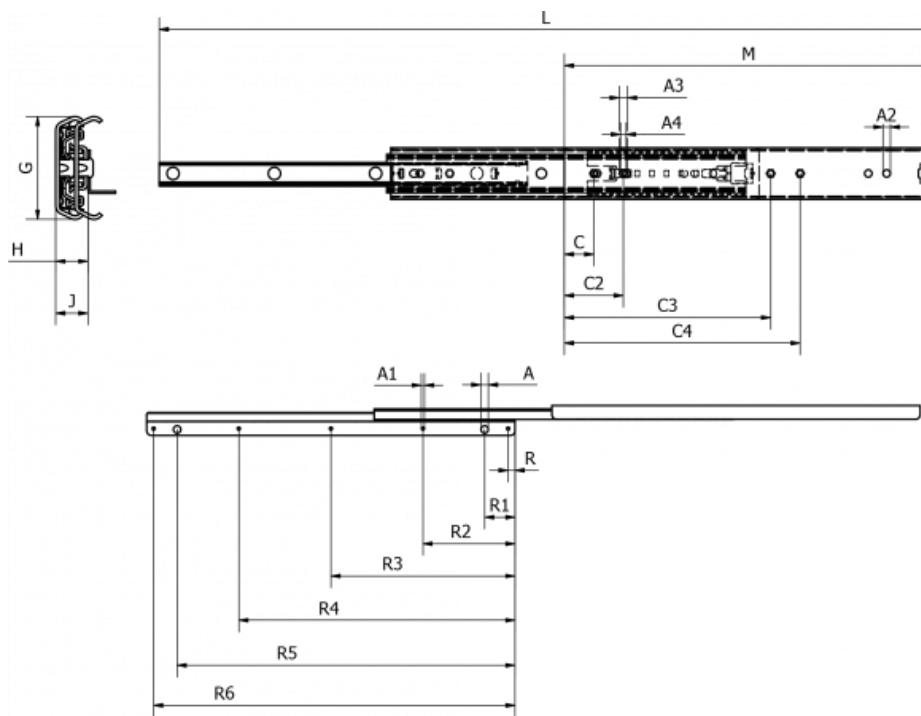

Data Sheet

Article number: 11112S07

Description: Thomas Regout Telescopic Slide 11112S06 ULF HD B, 3-piece
Length 550 mm / load cap. 118 kg / extension 600 mm

Measures

| | | |
|----------|---------------------|------------|
| A = 8.1 | C4 = 448 | R1 = 33 |
| A1 = 3.3 | G = 55.8 | R2 = 150 |
| A2 = 8 | H = 17.2 | R3 = 300 |
| A3 = 9 | J = 18.75 | R4 = 450 |
| A4 = 6.5 | L = 1250 | R5 = 567 |
| C = 32 | Load capacity = 123 | R6 = 592.5 |
| C2 = 64 | M = 600 | |
| C3 = 416 | R = 7.5 | |